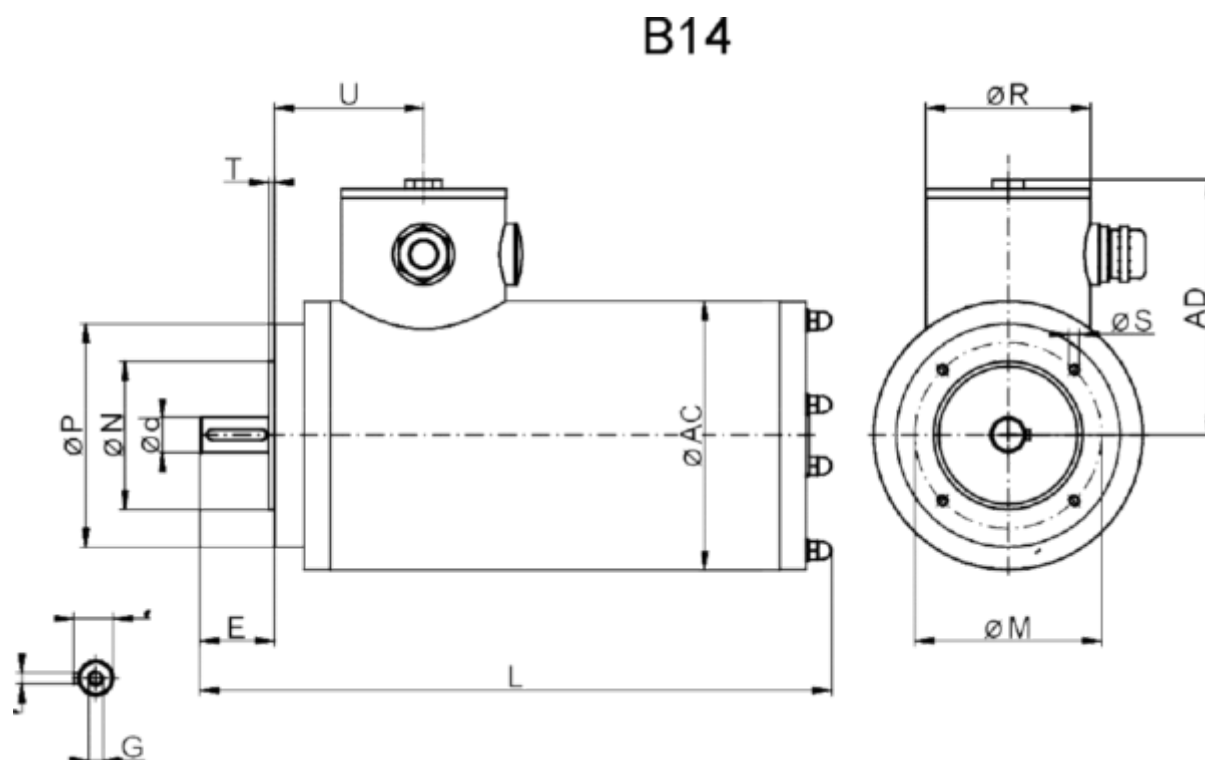

Article number: 25560003741570

Description: BEGE stainless steel AC motor EBS71L-4 IEC71 B14
0,37KW 1400 rpm 3x230/400V 50HZ IP69K PTC

Measures

A = 112	E = 30	Ød = 14
A/2 = 56	F = 5	ØR = 76
AB = 140	G = M5	
AC = 134	H = 71	
AD = 129	K = 7	
B = 90	L = 253	
C = 45	P = 134	
dF = 16	U = 118	